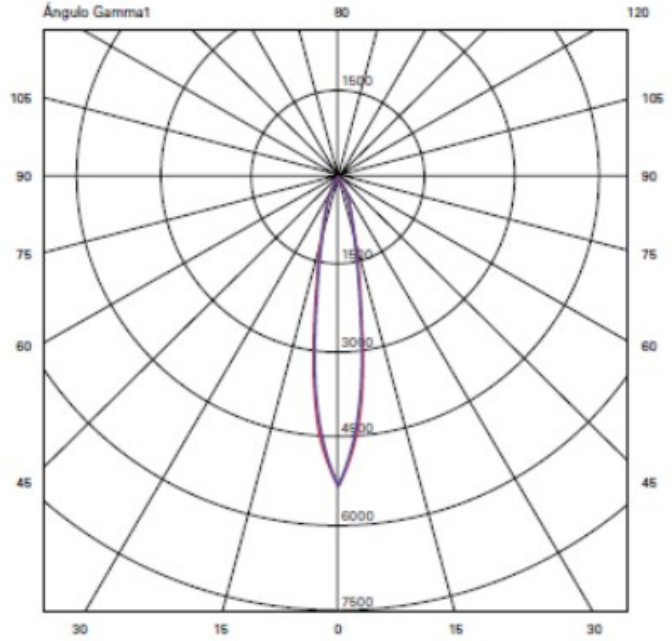

LED 5 W

Ángulo Gamma1