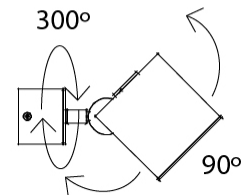

DAU SINGLE SURFACE

D92019-

base number   Finish
Options

1. To build a product code in our configurator select the specify button on the base model # product page
2. To build a manual product code on this datasheet choose from the options listed below in blue font and add the suffix to the base model #

GENERAL

Series: Dau
Subseries: Dau Single
Partner: Milan
Division: Design
Installation: Surface
Product Type: Spots
Mounting Location: Ceiling
Light Distribution: Adjustable / Direct

PHYSICAL

Shape: Cube
Length (mm): 80
Length (in): 3 1/8
Width (mm): 83
Width (in): 3 1/4
Height (mm): 80
Height (in): 3 1/8
Max. Overall Height (mm): 160
Max. Overall Height (in): 6 5/16
Weight (kg): 0.82
Weight (lbs): 1.81
[Fixture Finish: BAL / MWL / BSL](#)
Fixture Material: Extruded Aluminum

ELECTRICAL

Number of Lamps: 1
Lamp Type: LED Retrofit
Lamp Shape: MR16
Bulb Included: Bulb Not Included
Max. Wattage Per Lamp (W): 4
Lamp Base: GU10
Input Voltage (V): 120

LED

OPTICAL

RATINGS AND CERTIFICATIONS

Certified By: Certified for North American Standards
IP rating: IP20

PROJECT	_____
TYPE	_____
SPECIFIER	_____
QUANTITY	_____
DATE	_____