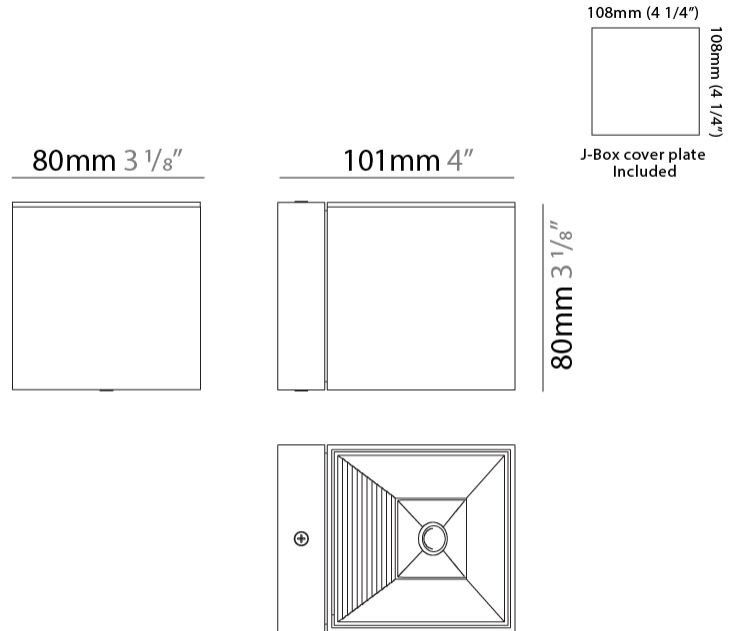

PROJECT
TYPE
SPECIFIER
QUANTITY
DATE

DAU SINGLE SURFACE

D93239-

base number   Finish
Options

1. To build a product code in our configurator select the specify button on the base model # product page
2. To build a manual product code on this datasheet choose from the options listed below in blue font and add the suffix to the base model #

GENERAL

Series: Dau
Subseries: Dau Single
Partner: Milan
Division: Design
Installation: Surface
Product Type: Downlight
Mounting Location: Wall
Light Distribution: Direct

PHYSICAL

Aperture Sizes - Downlights: 3"
Shape: Cube
Length (mm): 80
Length (in): 3 1/8"
Height (mm): 80
Depth (mm): 101
Height (in): 3 1/8"
Depth (in): 4
Extension (mm): 101
Extension (in): 4
Fixture Finish: BAL / MWL / BSL
Fixture Material: Extruded Aluminum

ELECTRICAL

Lamp Type: LED
Input Wattage (W): 7
Dimming: Electronic Low Voltage Dimming
Input Voltage (V): 120Vac Direct Line

LED

Number of LEDs: 1
Color Temperature (°K): 3000
Max. Delivered Lumen (lm): 665
CRI: >90 CRI
Lamp Life (hrs): 50000

OPTICAL

RATINGS AND CERTIFICATIONS

Certified By: Certified for North American Standards
IP rating: IP20