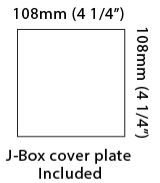

DAU SINGLE SURFACE

D92126R9-

base number Finish
Options

PROJECT
TYPE
SPECIFIER
QUANTITY
DATE

1. To build a product code in our configurator select the specify button on the base model # product page
2. To build a manual product code on this datasheet choose from the options listed below in blue font and add the suffix to the base model #

GENERAL

Series: Dau
Subseries: Dau Single
Partner: Milan
Division: Design
Installation: Surface
Product Type: Downlight
Mounting Location: Ceiling
Light Distribution: Direct

PHYSICAL

Aperture Sizes - Downlights: 3"
Shape: Cube
Length (mm): 80
Length (in): 3 1/8"
Width (mm): 80
Width (in): 3 1/8"
Height (mm): 91
Height (in): 3 9/16"
Fixture Finish: BAL / MWL / BSL
Fixture Material: Extruded Aluminum

ELECTRICAL

Lamp Type: LED
Input Wattage (W): 10
Total Output Wattage (W): 9.3
Dimming: Tri-Mode (Non-Dimming and Phase Dimming (120Vac only) and 0-10V Dimming)
Driver Included: No
Driver Location: Remote
Driver Type: Constant Current
Input Voltage (V): 120 - 277
Constant Current (MA): 350

LED

Number of LEDs: 1
Color Temperature (°K): 3000
Max. Delivered Lumen (lm): 956
CRI: >90 CRI
Lamp Life (hrs): 50000

OPTICAL

RATINGS AND CERTIFICATIONS

Certified By: Certified for North American Standards
IP rating: IP20

80mm 3 1/8"

80mm 3 1/8"