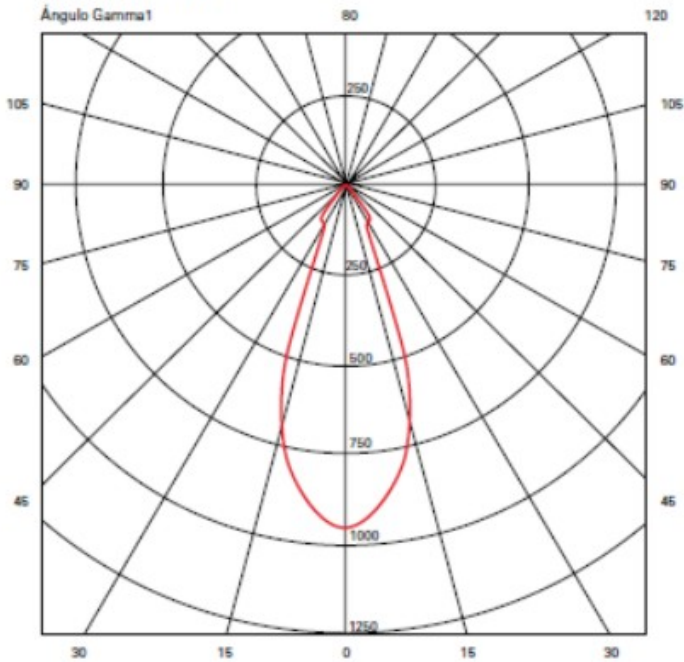

HALOGEN 75 W

Ángulo Gamma1