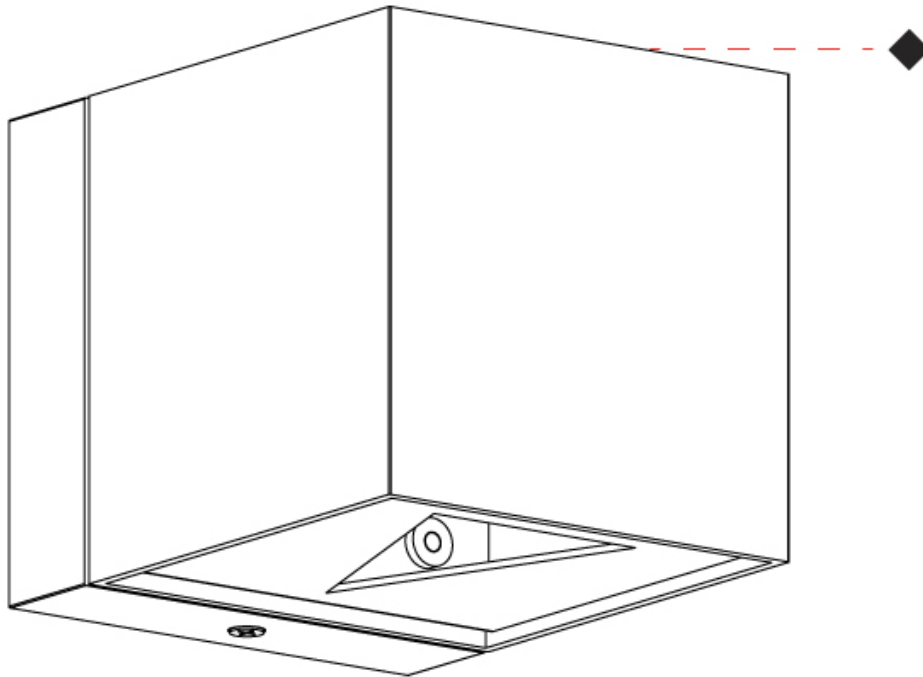

DAU SINGLE SURFACE

D93041- : D93041-BAL

PROJECT _____

TYPE _____

SPECIFIER _____

QUANTITY _____

DATE _____

D