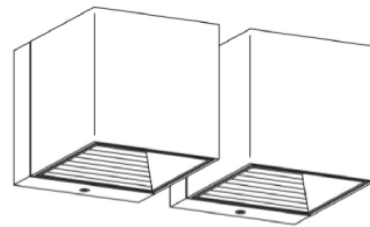

PROJECT	_____
TYPE	_____
SPECIFIER	_____
QUANTITY	_____
DATE	_____

DAU 2 LIGHT LINEAR SURFACE

D93241-

base number _____
Finish _____
Options _____

1. To build a product code in our configurator select the specify button on the base model # product page
2. To build a manual product code on this datasheet choose from the options listed below in blue font and add the suffix to the base model #

GENERAL

Series: Dau _____
Subseries: Dau 2 light Linear _____
Partner: Milan _____
Division: Design _____
Installation: Surface _____
Product Type: Wall Surface _____
Mounting Location: Wall _____
Light Distribution: Direct / Indirect _____

PHYSICAL

Shape: Rectangle _____
Length (mm): 80 _____
Length (in): 3 1/8 _____
Height (mm): 80 _____
Depth (mm): 101 _____
Height (in): 3 1/8 _____
Depth (in): 4 _____
Fixture Finish: [BAL / MWL / BSL](#) _____
Fixture Material: Extruded Aluminum _____

ELECTRICAL

Lamp Type: LED _____
Input Wattage (W): 28 _____
Dimming: Electronic Low Voltage Dimming _____
Input Voltage (V): 120Vac Direct Line _____

LED

Number of LEDs: 4 _____
Color Temperature (°K): 3000 _____
Max. Delivered Lumen (lm): 1330 _____
CRI: >90 CRI _____
Lamp Life (hrs): 50000 _____

OPTICAL

RATINGS AND CERTIFICATIONS

Certified By: Certified for North American Standards _____
IP rating: IP20 _____