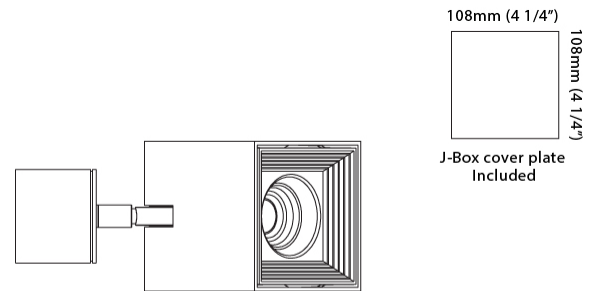

PROJECT
TYPE
SPECIFIER
QUANTITY
DATE

DAU SINGLE ADJUSTABLE SURFACE

D92188R9-

base number Finish
Options

1. To build a product code in our configurator select the specify button on the base model # product page
2. To build a manual product code on this datasheet choose from the options listed below in blue font and add the suffix to the base model #

GENERAL

Series: Dau
Subseries: Dau Single Adjustable
Partner: Milan
Division: Design
Installation: Surface
Product Type: Spots
Light Distribution: Adjustable

PHYSICAL

Shape: Cube
Length (mm): 80
Length (in): 3 1/8
Width (mm): 80
Width (in): 3 1/8
Height (mm): 86
Height (in): 3 3/8
Max. Overall Height (mm): 164
Max. Overall Height (in): 6 1/2
Fixture Finish: BAL / MWL / BSL
Fixture Material: Extruded Aluminum

ELECTRICAL

Lamp Type: LED
Input Wattage (W): 10
Total Output Wattage (W): 9.3
Dimming: Tri-Mode (Non-Dimming and Phase Dimming (120Vac only) and 0-10V Dimming)
Driver Included: No
Driver Location: Remote
Driver Type: Constant Current - 120 / 277Vac
Driver Class: Class 2
Input Voltage (V): 120 - 277
Constant Current (MA): 350

LED

Number of LEDs: 1
Color Temperature (°K): 3000
Max. Delivered Lumen (lm): 956
CRI: >90 CRI
Lamp Life (hrs): 50000

OPTICAL

Optic°: 50
Adjustability: Rotational 300°; Tilt 90°

RATINGS AND CERTIFICATIONS

Certified By: Certified for North American Standards
IP rating: IP20