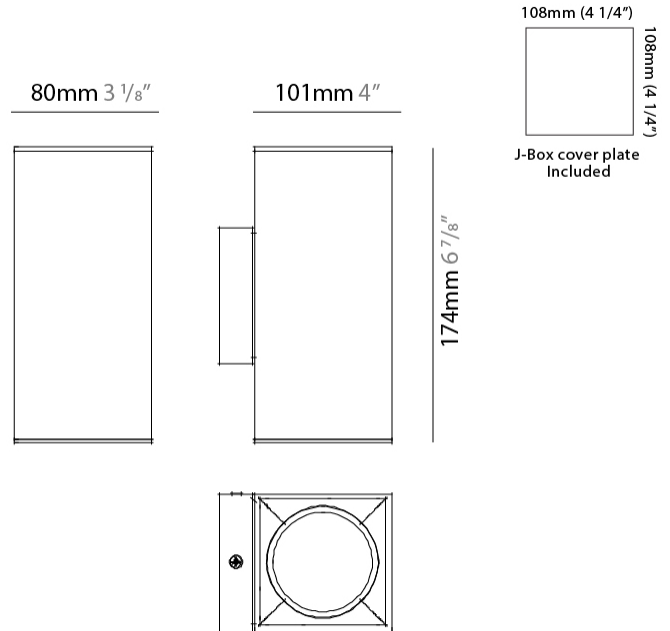

DAU SINGLE SURFACE

D93044-

base number   Finish
Options

PROJECT	_____
TYPE	_____
SPECIFIER	_____
QUANTITY	_____
DATE	_____

1. To build a product code in our configurator select the specify button on the base model # product page
2. To build a manual product code on this datasheet choose from the options listed below in blue font and add the suffix to the base model #

GENERAL

Series: Dau _____
Subseries: Dau Single _____
Partner: Milan _____
Division: Design _____
Installation: Surface _____
Product Type: Wall Surface _____
Mounting Location: Wall _____
Light Distribution: Direct / Indirect _____

PHYSICAL

Shape: Rectangle _____
Length (mm): 80 _____
Length (in): 3 1/8 _____
Height (mm): 174 _____
Depth (mm): 101 _____
Height (in): 6 7/8 _____
Depth (in): 4 _____
Extension (mm): 101 _____
Extension (in): 4 _____
Weight (kg): 1.23 _____
Weight (lbs): 2.71 _____
Fixture Finish: [BAL / MWL / BSL](#) _____
Fixture Material: Extruded Aluminum _____

ELECTRICAL

Number of Lamps: 2 _____
Lamp Type: LED Retrofit _____
Lamp Shape: MR16 _____
Bulb Included: Bulb Not Included _____
Max. Wattage Per Lamp (W): 5 _____
Lamp Base: GU10 _____
Input Voltage (V): 120Vac Direct Line _____

LED

OPTICAL

RATINGS AND CERTIFICATIONS

Certified By: Certified for North American Standards _____
IP rating: IP20 _____