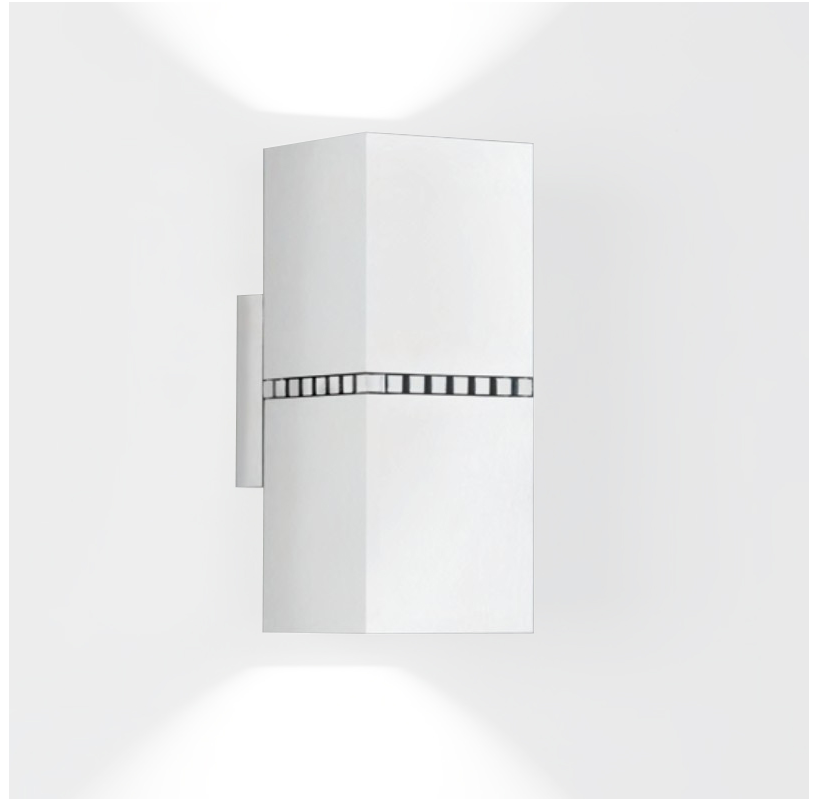

DAU DOUBLE SURFACE

D93195R9-

base number _____
Finish Options _____

1. To build a product code in our configurator select the specify button on the base model # product page
2. To build a manual product code on this datasheet choose from the options listed below in blue font and add the suffix to the base model #

GENERAL

Series: Dau _____
Subseries: Dau Double _____
Partner: Milan _____
Division: Design _____
Installation: Surface _____
Product Type: Wall Surface _____
Mounting Location: Wall _____
Light Distribution: Direct / Indirect _____

PHYSICAL

Shape: Rectangle _____
Length (mm): 80 _____
Length (in): 3 1/8" _____
Height (mm): 200 _____
Depth (mm): 101 _____
Height (in): 7 7/8" _____
Depth (in): 4 _____
Extension (mm): 101 _____
Extension (in): 4 _____
Fixture Finish: [BAL](#) / [MWL](#) / [BSL](#) _____
Fixture Material: Extruded Aluminum _____

ELECTRICAL

Lamp Type: LED _____
Total Output Wattage (W): 18.6 _____
Dimming: Electronic Low Voltage Dimming _____
Input Voltage (V): 120 _____

LED

Number of LEDs: 2 _____
Color Temperature (°K): 3000 _____
Nominal Lumen (lm): 1912 _____
CRI: >90 CRI _____
Lamp Life (hrs): 50000 _____

OPTICAL

RATINGS AND CERTIFICATIONS

Certified By: Certified for North American Standards _____
IP rating: IP20 _____

80mm 3 1/8" 101mm 4"

200mm 7 7/8"

108mm 4 1/4"

108mm 4 1/4"

J-Box cover plate
Included