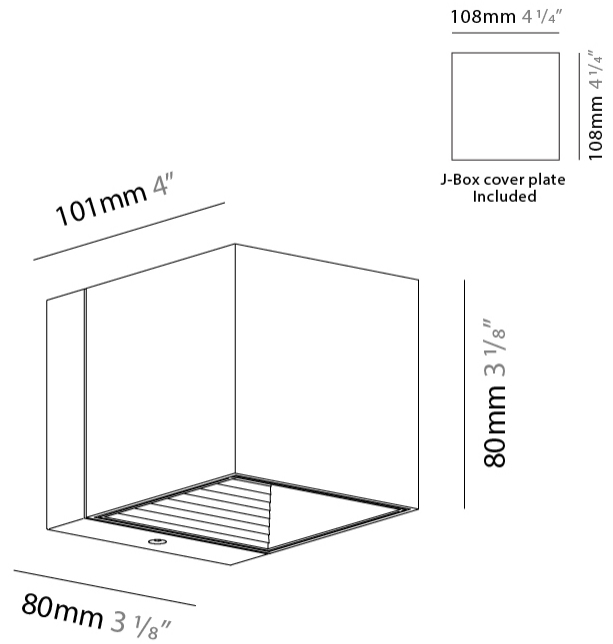

DAU SINGLE SURFACE

D93148R9-

base number Finish
Options

PROJECT
TYPE
SPECIFIER
QUANTITY
DATE

1. To build a product code in our configurator select the specify button on the base model # product page
2. To build a manual product code on this datasheet choose from the options listed below in blue font and add the suffix to the base model #

GENERAL

Series: Dau
Subseries: Dau Single
Partner: Milan
Division: Design
Installation: Surface
Product Type: Wall Surface
Mounting Location: Wall
Light Distribution: Direct / Indirect

PHYSICAL

Shape: Cube
Length (mm): 80
Length (in): 3 1/8
Height (mm): 80
Height (in): 3 1/8
Extension (mm): 101
Extension (in): 4
Fixture Finish: BAL / MWL / BSL
Fixture Material: Extruded Aluminum

ELECTRICAL

Lamp Type: LED
Input Wattage (W): 14
Dimming: Electronic Low Voltage Dimming to 20%
Input Voltage (V): 120Vac Direct Line

LED

Number of LEDs: 2
Color Temperature (°K): 3000
Max. Delivered Lumen (lm): 1330
CRI: >90 CRI

OPTICAL

RATINGS AND CERTIFICATIONS

Certified By: Certified for North American Standards
IP rating: IP44