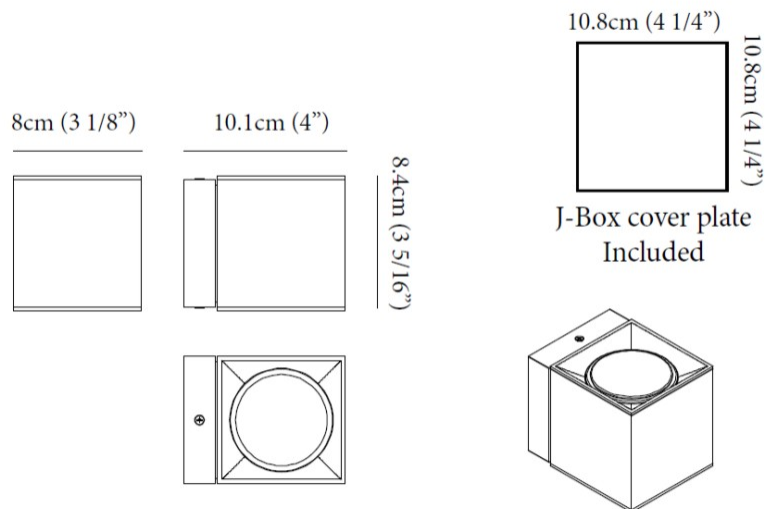

DAU SINGLE COVERED SURFACE

D93081-

base number _____
Finish _____
Options _____

1. To build a product code in our configurator select the specify button on the base model # product page
2. To build a manual product code on this datasheet choose from the options listed below in blue font and add the suffix to the base model #

GENERAL

Series: Dau _____
Subseries: Dau Single Covered _____
Partner: Milan _____
Division: Design _____
Installation: Surface _____
Product Type: Downlight _____
Mounting Location: Wall _____
Light Distribution: Direct _____

PHYSICAL

Aperture Sizes - Downlights: 3" _____
Shape: Cube _____
Length (mm): 80 _____
Length (in): 3 1/8 _____
Height (mm): 84 _____
Depth (mm): 101 _____
Height (in): 3 2/5 _____
Depth (in): 4 _____
Extension (mm): 101 _____
Extension (in): 4 _____
Weight (kg): 0.82 _____
Weight (lbs): 1.81 _____
Fixture Finish: BAL / MWL / BSL _____
Fixture Material: Extruded Aluminum _____

ELECTRICAL

Number of Lamps: 1 _____
Lamp Type: LED Retrofit _____
Lamp Shape: MR16 _____
Bulb Included: Bulb Not Included _____
Max. Wattage Per Lamp (W): 4 _____
Lamp Base: GU10 _____
Input Voltage (V): 120Vac Direct Line _____

LED

OPTICAL

RATINGS AND CERTIFICATIONS

Certified By: Certified for North American Standards _____
IP rating: IP20 _____