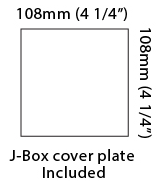

DAU SINGLE SURFACE

D93041- : D93041-BAL

base number

1. To build a product code in our configurator select the specify button on the base model # product page
2. To build a manual product code on this datasheet choose from the options listed below in blue font and add the suffix to the base model #

GENERAL

Series: Dau _____
Subseries: Dau Single _____
Partner: Milan _____
Division: Design _____
Installation: Surface _____
Product Type: Wall Surface _____
Mounting Location: Wall _____
Light Distribution: Direct / Indirect _____

PHYSICAL

Shape: Cube _____
Length (mm): 80 _____
Length (in): 3 1/8 _____
Height (mm): 80 _____
Depth (mm): 101 _____
Height (in): 3 1/8 _____
Depth (in): 4 _____
Extension (mm): 101 _____
Extension (in): 4 _____
Weight (kg): 0.82 _____
Weight (lbs): 1.81 _____
Fixture Material: Extruded Aluminum _____

ELECTRICAL

Number of Lamps: 1 _____
Lamp Type: LED Retrofit _____
Lamp Shape: T4 _____
Bulb Included: Bulb Not Included _____
Total Output Wattage (W): 3.5 _____
Max. Wattage Per Lamp (W): 3.5 _____
Lamp Base: G9 _____
Input Voltage (V): 120Vac Direct Line _____

LED

OPTICAL

RATINGS AND CERTIFICATIONS

Certified By: CSA Certified to UL and CSA Standards _____
IP rating: IP20 _____