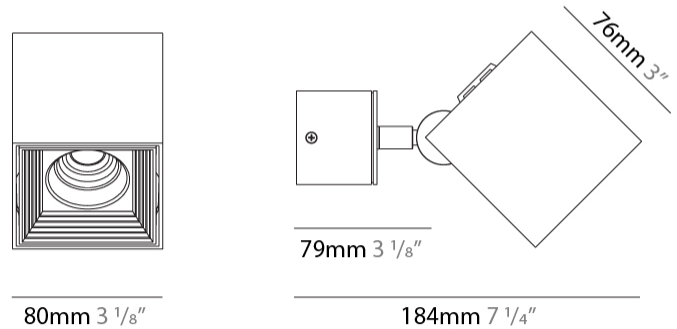

PROJECT
TYPE
SPECIFIER
QUANTITY
DATE

DAU SINGLE ADJUSTABLE SURFACE

D92188R9-

base number Finish
Options

1. To build a product code in our configurator select the specify button on the base model # product page
2. To build a manual product code on this datasheet choose from the options listed below in blue font and add the suffix to the base model #

GENERAL

Series: Dau
Subseries: Dau Single Adjustable
Partner: Milan
Division: Design
Installation: Surface
Product Type: Spots
Light Distribution: Adjustable

PHYSICAL

Shape: Cube
Length (mm): 80
Length (in): 3 1/8
Width (mm): 80
Width (in): 3 1/8
Height (mm): 86
Height (in): 3 3/8
Max. Overall Height (mm): 164
Max. Overall Height (in): 6 1/2
Fixture Finish: BAL / MWL / BSL
Fixture Material: Extruded Aluminum

ELECTRICAL

Lamp Type: LED
Input Wattage (W): 10
Total Output Wattage (W): 9.3
Dimming: Tri-Mode (Non-Dimming and Phase Dimming (120Vac only) and 0-10V Dimming)
Driver Included: No
Driver Location: Remote
Driver Type: Constant Current - 120 / 277Vac
Driver Class: Class 2
Input Voltage (V): 120 - 277
Constant Current (MA): 350

LED

Number of LEDs: 1
Color Temperature (°K): 3000
Max. Delivered Lumen (lm): 956
CRI: >90 CRI
Lamp Life (hrs): 50000

OPTICAL

Optic°: 50
Adjustability: Rotational 300°; Tilt 90°

RATINGS AND CERTIFICATIONS

Certified By: Certified for North American Standards
IP rating: IP20