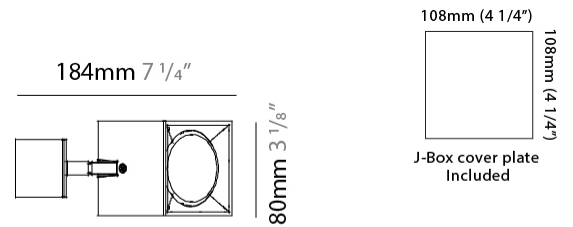

DAU SINGLE SURFACE

D92019-

base number   Finish
Options

1. To build a product code in our configurator select the specify button on the base model # product page
2. To build a manual product code on this datasheet choose from the options listed below in blue font and add the suffix to the base model #

GENERAL

Series: Dau
Subseries: Dau Single
Partner: Milan
Division: Design
Installation: Surface
Product Type: Spots
Mounting Location: Ceiling
Light Distribution: Adjustable / Direct

PHYSICAL

Shape: Cube
Length (mm): 80
Length (in): 3 1/8
Width (mm): 83
Width (in): 3 1/4
Height (mm): 80
Height (in): 3 1/8
Max. Overall Height (mm): 160
Max. Overall Height (in): 6 5/16
Weight (kg): 0.82
Weight (lbs): 1.81
[Fixture Finish: BAL / MWL / BSL](#)
Fixture Material: Extruded Aluminum

ELECTRICAL

Number of Lamps: 1
Lamp Type: LED Retrofit
Lamp Shape: MR16
Bulb Included: Bulb Not Included
Max. Wattage Per Lamp (W): 4
Lamp Base: GU10
Input Voltage (V): 120

LED

OPTICAL

RATINGS AND CERTIFICATIONS

Certified By: Certified for North American Standards
IP rating: IP20

PROJECT	_____
TYPE	_____
SPECIFIER	_____
QUANTITY	_____
DATE	_____