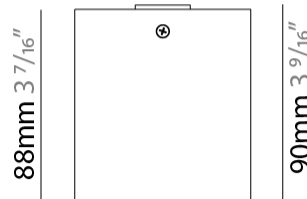

DAU SINGLE SURFACE

D92126R9-

base number Finish
Options

PROJECT
TYPE
SPECIFIER
QUANTITY
DATE

1. To build a product code in our configurator select the specify button on the base model # product page
2. To build a manual product code on this datasheet choose from the options listed below in blue font and add the suffix to the base model #

GENERAL

Series: Dau
Subseries: Dau Single
Partner: Milan
Division: Design
Installation: Surface
Product Type: Downlight
Mounting Location: Ceiling
Light Distribution: Direct

PHYSICAL

Aperture Sizes - Downlights: 3"
Shape: Cube
Length (mm): 80
Length (in): 3 1/8"
Width (mm): 80
Width (in): 3 1/8"
Height (mm): 91
Height (in): 3 9/16"
Fixture Finish: BAL / MWL / BSL
Fixture Material: Extruded Aluminum

ELECTRICAL

Lamp Type: LED
Input Wattage (W): 10
Total Output Wattage (W): 9.3
Dimming: Tri-Mode (Non-Dimming and Phase Dimming (120Vac only) and 0-10V Dimming)
Driver Included: No
Driver Location: Remote
Driver Type: Constant Current
Input Voltage (V): 120 - 277
Constant Current (MA): 350

LED

Number of LEDs: 1
Color Temperature (°K): 3000
Max. Delivered Lumen (lm): 956
CRI: >90 CRI
Lamp Life (hrs): 50000

OPTICAL

RATINGS AND CERTIFICATIONS

Certified By: Certified for North American Standards
IP rating: IP20

80mm 3 1/8"

80mm 3 1/8"