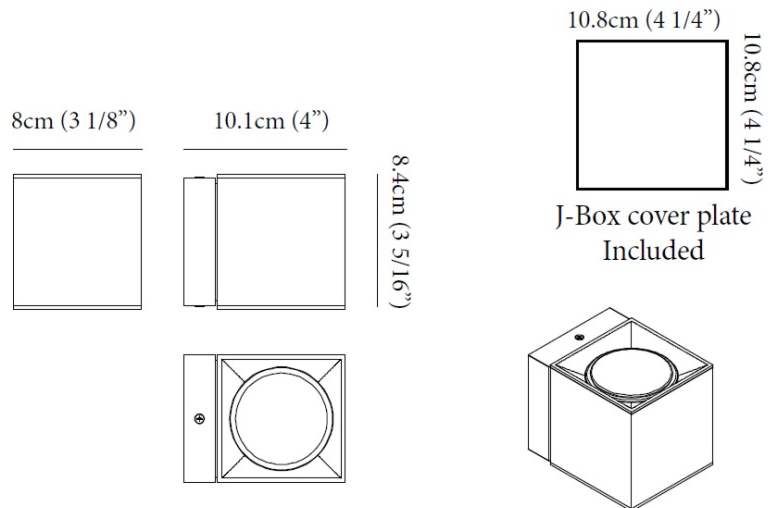

PROJECT	
TYPE	
SPECIFIER	
QUANTITY	
DATE	

DAU SINGLE COVERED SURFACE

D93081- : D93081-WHI

base number

1. To build a product code in our configurator select the specify button on the base model # product page
2. To build a manual product code on this datasheet choose from the options listed below in blue font and add the suffix to the base model #

GENERAL

Series: Dau
Subseries: Dau Single Covered
Partner: Milan
Division: Design
Installation: Surface
Product Type: Wall Surface
Mounting Location: Wall
Light Distribution: Direct

PHYSICAL

Shape: Cube
Length (mm): 80
Length (in): 3 1/8
Height (mm): 84
Depth (mm): 101
Height (in): 3 3/16
Depth (in): 4
Extension (mm): 101
Extension (in): 4
Weight (kg): 0.82
Weight (lbs): 1.81
Fixture Material: Extruded Aluminum

ELECTRICAL

Number of Lamps: 1
Lamp Type: LED Retrofit
Lamp Shape: MR16
Bulb Included: Bulb Not Included
Total Output Wattage (W): 4
Max. Wattage Per Lamp (W): 4
Lamp Base: GU10
Input Voltage (V): 120Vac Direct Line

LED

OPTICAL

RATINGS AND CERTIFICATIONS

Certified By: CSA Certified to UL and CSA Standards
IP rating: IP20