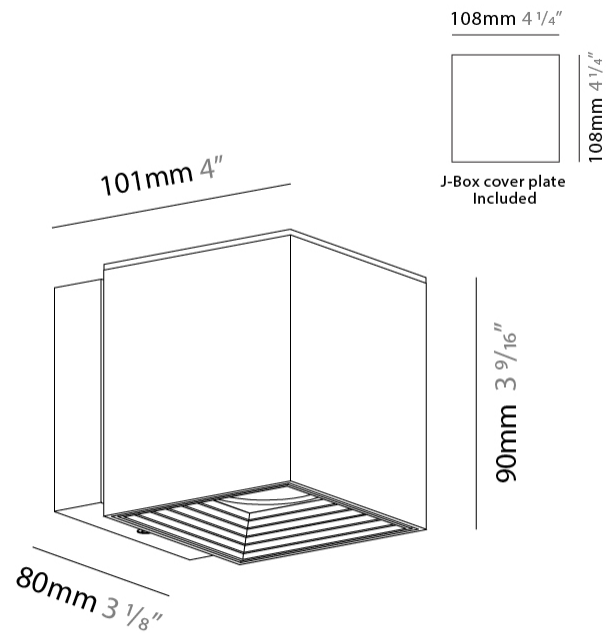

DAU SINGLE SURFACE

D93189R9-

base number Finish
Options

1. To build a product code in our configurator select the specify button on the base model # product page
2. To build a manual product code on this datasheet choose from the options listed below in blue font and add the suffix to the base model #

GENERAL

Series: Dau
Subseries: Dau Single
Partner: Milan
Division: Design
Installation: Surface
Product Type: Downlight
Mounting Location: Wall
Light Distribution: Direct

PHYSICAL

Aperture Sizes - Downlights: 3"
Shape: Cube
Length (mm): 80
Length (in): 3 1/8"
Height (mm): 90
Depth (mm): 101
Height (in): 3 9/16"
Depth (in): 4
Extension (mm): 114
Extension (in): 4 1/2"
Fixture Finish: [BAL / MWL / BSL](#)
Fixture Material: Extruded Aluminum

ELECTRICAL

Lamp Type: LED
Input Wattage (W): 10
Total Output Wattage (W): 9.3
Dimming: Tri-Mode (Non-Dimming and Phase Dimming (120Vac only) and 0-10V Dimming)
Driver Included: Yes
Driver Location: Integrated
Driver Type: Constant Current - 120Vac
Driver Class: Class 2
Input Voltage (V): 120 - 277
Constant Current (MA): 350
Upon Request: Not included - see components) Remote: 0-10Vdc dimming / Phase dimming @120Vac only / 277Vac

LED

Number of LEDs: 1
Color Temperature (°K): 3000
Max. Delivered Lumen (lm): 956
CRI: >90 CRI
Lamp Life (hrs): 50000

OPTICAL

RATINGS AND CERTIFICATIONS

Certified By: Certified for North American Standards
IP rating: IP44