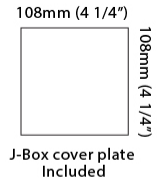

DAU SINGLE SURFACE

D93041-

base number   Finish
Options

PROJECT	_____
TYPE	_____
SPECIFIER	_____
QUANTITY	_____
DATE	_____

1. To build a product code in our configurator select the specify button on the base model # product page
2. To build a manual product code on this datasheet choose from the options listed below in blue font and add the suffix to the base model #

GENERAL

Series: Dau _____
Subseries: Dau Single _____
Partner: Milan _____
Division: Design _____
Installation: Surface _____
Product Type: Wall Surface _____
Mounting Location: Wall _____
Light Distribution: Direct / Indirect _____

PHYSICAL

Shape: Cube _____
Length (mm): 80 _____
Length (in): 3 1/8 _____
Height (mm): 80 _____
Depth (mm): 101 _____
Height (in): 3 1/8 _____
Depth (in): 4 _____
Extension (mm): 101 _____
Extension (in): 4 _____
Weight (kg): 0.82 _____
Weight (lbs): 1.81 _____
Fixture Finish: [BAL](#) / [MWL](#) / [BSL](#) _____
Fixture Material: Extruded Aluminum _____

ELECTRICAL

Number of Lamps: 1 _____
Lamp Type: LED Retrofit _____
Lamp Shape: T4 _____
Bulb Included: Bulb Not Included _____
Max. Wattage Per Lamp (W): 3.5 _____
Lamp Base: G9 _____
Input Voltage (V): 120Vac Direct Line _____

LED

OPTICAL

RATINGS AND CERTIFICATIONS

Certified By: Certified for North American Standards _____
IP rating: IP20 _____