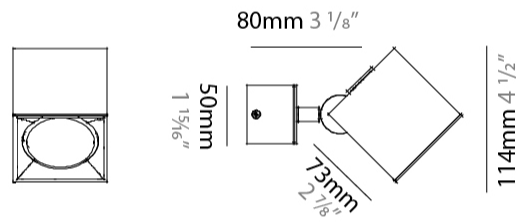

DAU SINGLE SURFACE

D92019-

base number   Finish
Options

1. To build a product code in our configurator select the specify button on the base model # product page
2. To build a manual product code on this datasheet choose from the options listed below in blue font and add the suffix to the base model #

GENERAL

Series: Dau
Subseries: Dau Single
Partner: Milan
Division: Design
Installation: Surface
Product Type: Spots
Mounting Location: Ceiling
Light Distribution: Adjustable / Direct

PHYSICAL

Shape: Cube
Length (mm): 80
Length (in): 3 1/8
Width (mm): 83
Width (in): 3 1/4
Height (mm): 80
Height (in): 3 1/8
Max. Overall Height (mm): 160
Max. Overall Height (in): 6 5/16
Weight (kg): 0.82
Weight (lbs): 1.81
[Fixture Finish: BAL / MWL / BSL](#)
Fixture Material: Extruded Aluminum

ELECTRICAL

Number of Lamps: 1
Lamp Type: LED Retrofit
Lamp Shape: MR16
Bulb Included: Bulb Not Included
Max. Wattage Per Lamp (W): 4
Lamp Base: GU10
Input Voltage (V): 120

LED

OPTICAL

RATINGS AND CERTIFICATIONS

Certified By: Certified for North American Standards
IP rating: IP20

PROJECT	_____
TYPE	_____
SPECIFIER	_____
QUANTITY	_____
DATE	_____