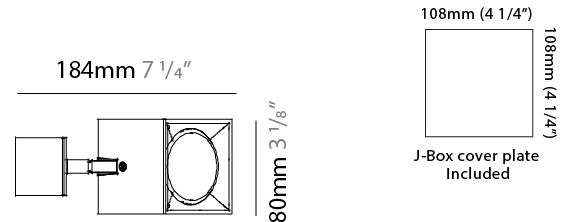

DAU SINGLE SURFACE

D92019- : D92019-BSL

base number

PROJECT	
TYPE	
SPECIFIER	
QUANTITY	
DATE	

1. To build a product code in our configurator select the specify button on the base model # product page
2. To build a manual product code on this datasheet choose from the options listed below in blue font and add the suffix to the base model #

GENERAL

Series: Dau
Subseries: Dau Single
Partner: Milan
Division: Design
Installation: Surface
Product Type: Spots
Mounting Location: Ceiling
Light Distribution: Adjustable / Direct

PHYSICAL

Shape: Cube
Length (mm): 80
Length (in): 3 1/8
Width (mm): 83
Width (in): 3 1/4
Height (mm): 80
Height (in): 3 1/8
Max. Overall Height (mm): 160
Max. Overall Height (in): 6 5/16
Weight (kg): 0.82
Weight (lbs): 1.81
Fixture Material: Extruded Aluminum

ELECTRICAL

Number of Lamps: 1
Lamp Type: LED Retrofit
Lamp Shape: MR16
Bulb Included: Bulb Not Included
Total Output Wattage (W): 4
Max. Wattage Per Lamp (W): 4
Lamp Base: GU10
Input Voltage (V): 120

LED

OPTICAL

RATINGS AND CERTIFICATIONS

Certified By: CSA Certified to UL and CSA Standards
IP rating: IP20