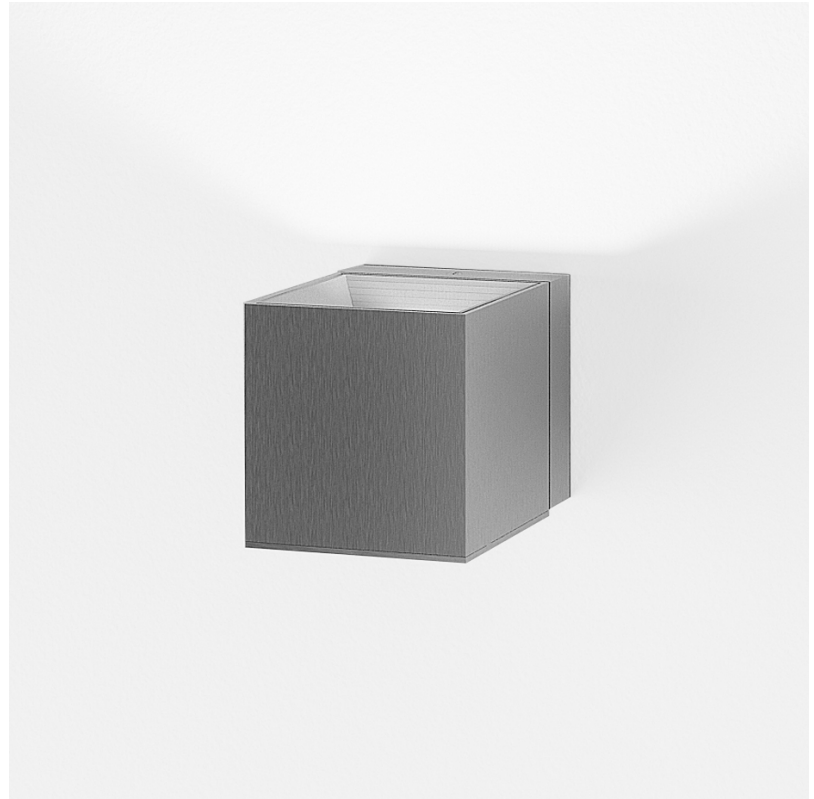

PROJECT
TYPE
SPECIFIER
QUANTITY
DATE

DAU SINGLE SURFACE

D93239-

base number   Finish
Options

1. To build a product code in our configurator select the specify button on the base model # product page
2. To build a manual product code on this datasheet choose from the options listed below in blue font and add the suffix to the base model #

GENERAL

Series: Dau
Subseries: Dau Single
Partner: Milan
Division: Design
Installation: Surface
Product Type: Downlight
Mounting Location: Wall
Light Distribution: Direct

PHYSICAL

Aperture Sizes - Downlights: 3"
Shape: Cube
Length (mm): 80
Length (in): 3 1/8"
Height (mm): 80
Depth (mm): 101
Height (in): 3 1/8"
Depth (in): 4
Extension (mm): 101
Extension (in): 4
Fixture Finish: BAL / MWL / BSL
Fixture Material: Extruded Aluminum

ELECTRICAL

Lamp Type: LED
Input Wattage (W): 7
Dimming: Electronic Low Voltage Dimming
Input Voltage (V): 120Vac Direct Line

LED

Number of LEDs: 1
Color Temperature (°K): 3000
Max. Delivered Lumen (lm): 665
CRI: >90 CRI
Lamp Life (hrs): 50000

OPTICAL

RATINGS AND CERTIFICATIONS

Certified By: Certified for North American Standards
IP rating: IP20